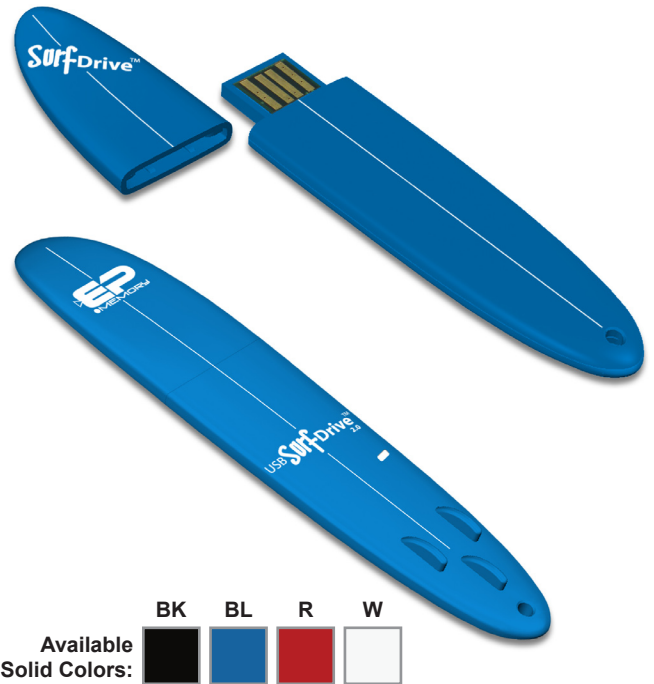

With the SurfDrive™ you can now get away from the same old USB drive and start surfing your content today! Transfer your Files in Style!!

Features:

- Ultimate Transportable Storage Device
- USB 2.0 High Speed Interface (USB 1.1 Compatible)
- True Plug-and-Play connection for hot swap function
- LED indicates when drive is in use
- Physical Characteristics:
  20.7mm (W) x 4.9mm (H) x 101.8mm (L)

Printable Areas:

- Body: 60.3mm (W) x 15.9mm (H)
- Cap: 31.8mm (W) x 15.9mm (H)
- Sides: 2

Minimum System Requirements:

- Computer with USB support
  (USB 2.0 port required for Hi-Speed transfer)
- Compatible with Windows® 98SE*, Me, 2000, XP, Vista™;
  Mac OS® 9.0 or later
- *Windows 98SE requires additional driver.

Order Details:

- Setup Charge $59.00 (R)
- Minimum order quantity is 50 pieces
- Data Pre-loading is available for a nominal charge
- Packaging options are available for a nominal charge

Count on Us:

- Standard Production time is 10 - 14 Days from the time of art approval. We strive to meet every deadline and will never tell you anything you can't count on.
- Ask us if you have a special request, such as custom packaging, special shipping requirements, custom colors, or custom sourcing.

Pricing					
Part/QTY	50Pcs	100Pcs	250Pcs	500Pcs	1000Pcs
128MB	$13.20	$12.52	$12.21	$11.49	$10.31
256MB	$15.05	$14.44	$14.05	$13.69	$12.23
512MB	$16.15	$15.49	$15.08	$14.69	$13.13
1GB	$22.75	$21.81	$21.23	$20.68	$18.48
2GB	$39.84	$36.56	$35.12	$33.37	$28.17

*Price includes one color and one sided printing. (SSSST)

Note: Product availability and pricing are subject to change without notice. Standard capacities, product details, and colors are subject to change. Rush Services are subject to availability without notice.

ASI. 30620 / DC. 196767 / SAGE. 68048

www.eppromo.com